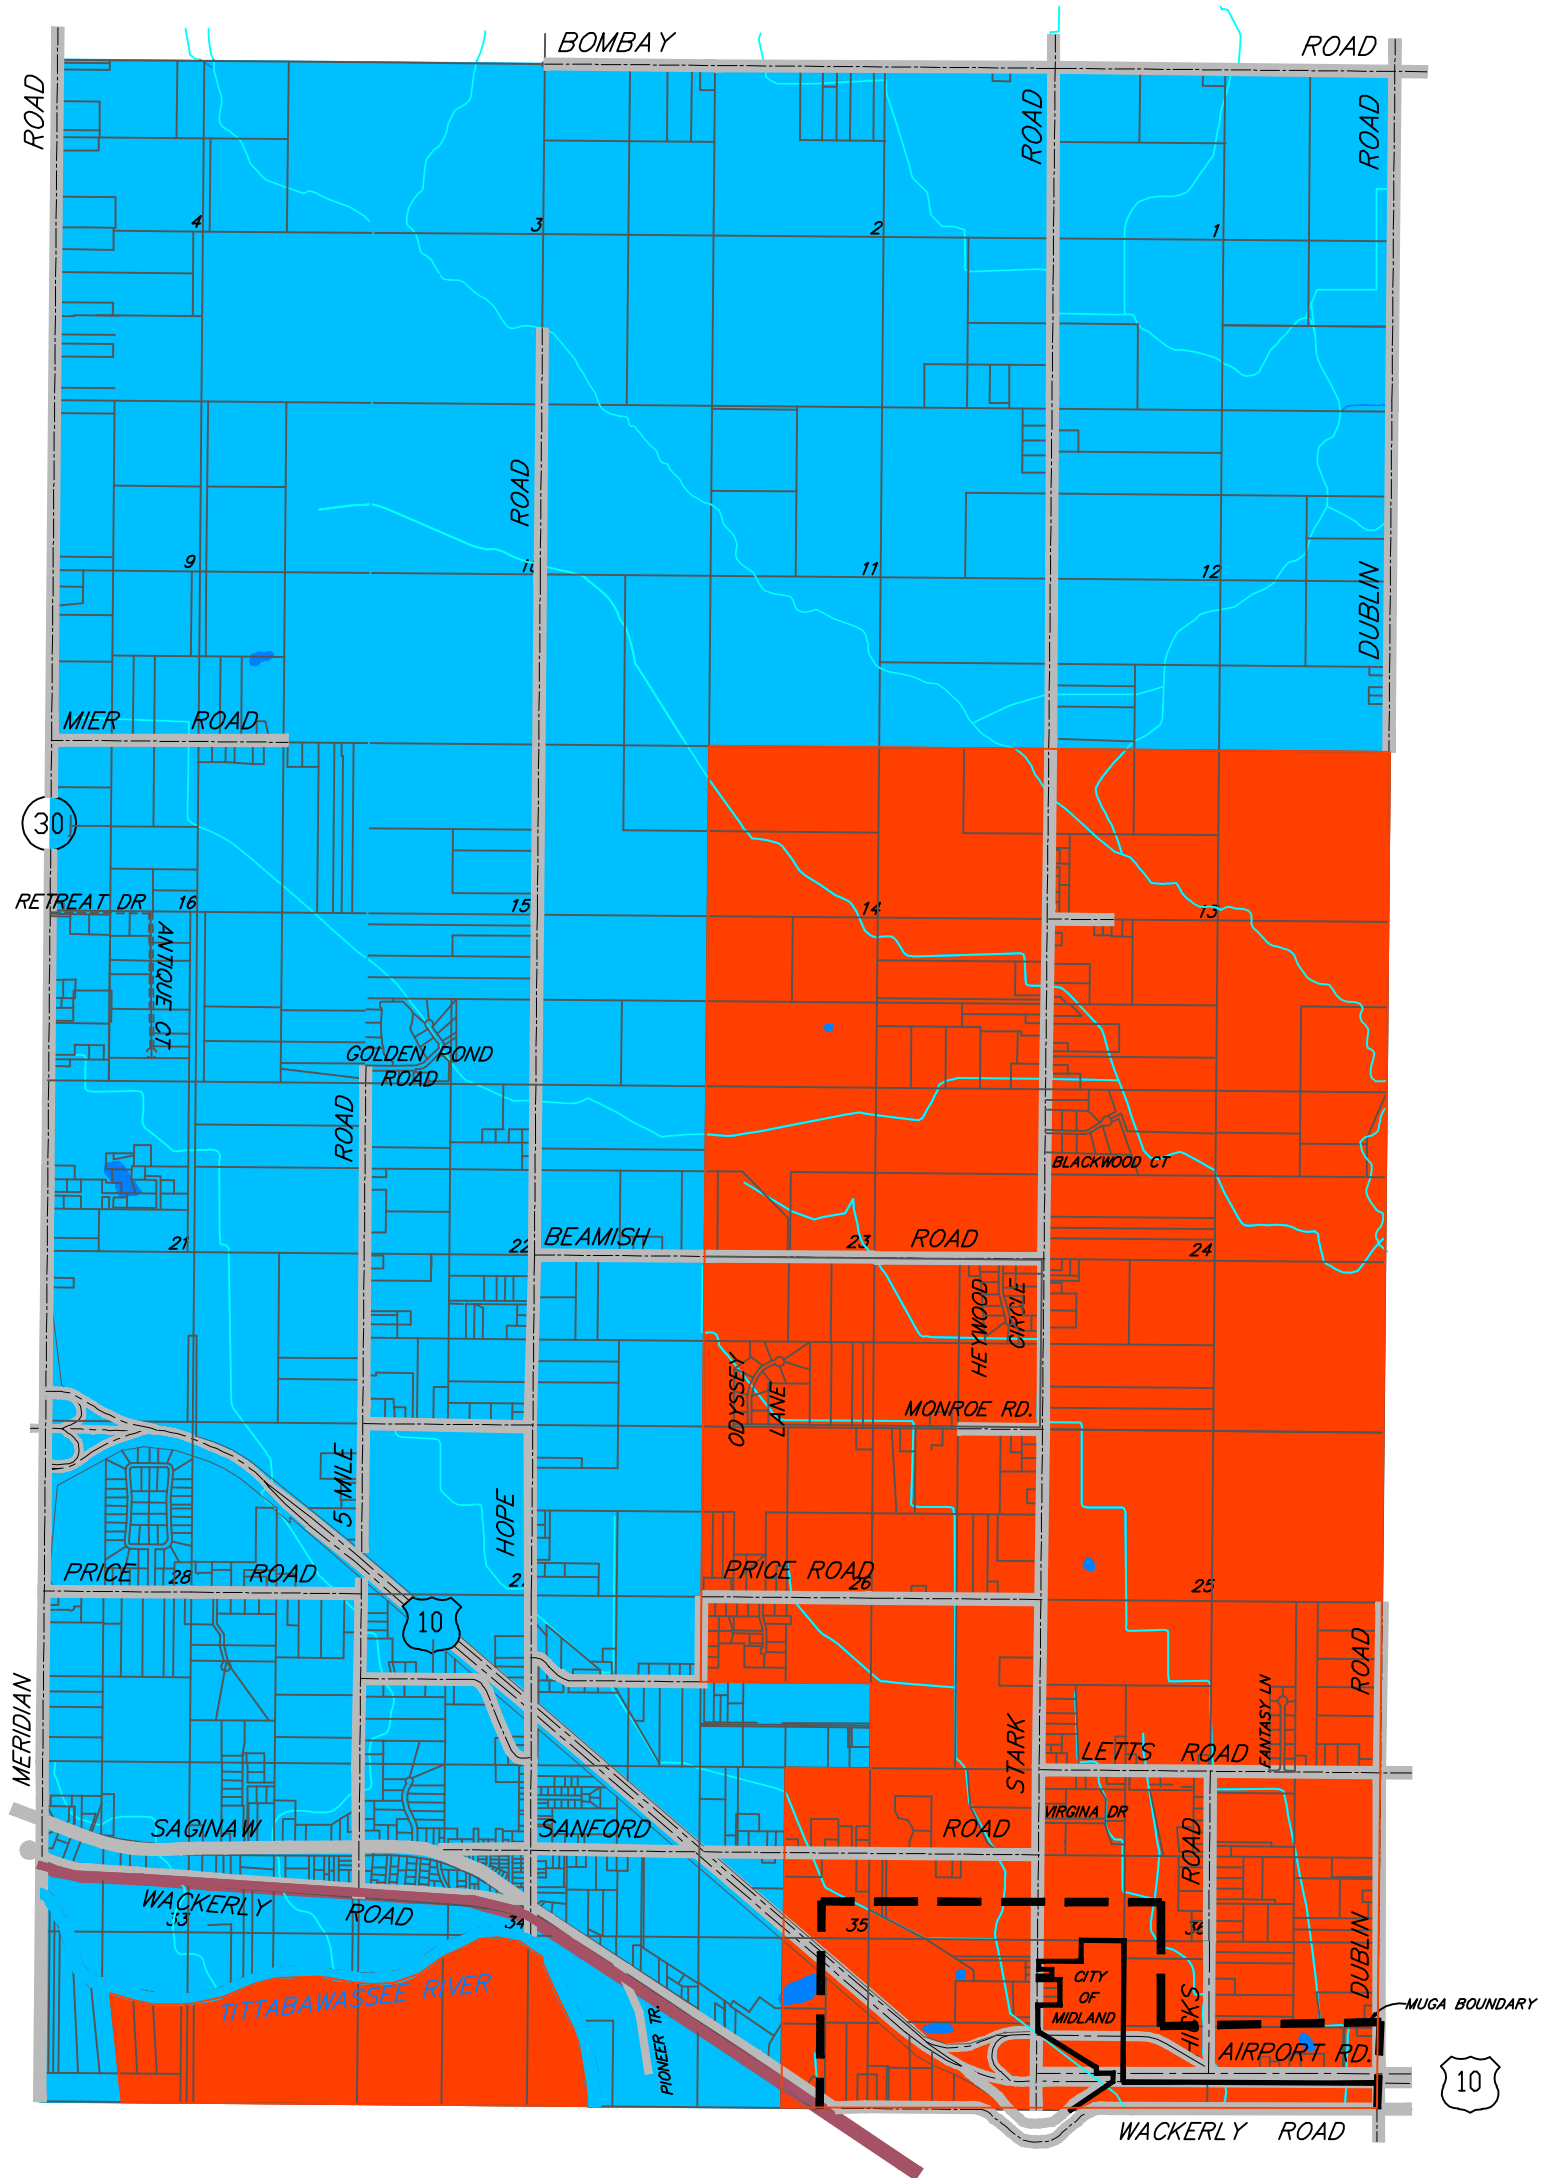

SCHOOL DISTRICT MAP

SCHOOL DISTRICT LEGEND

- MERIDIAN SCHOOL DISTRICT
- MIDLAND SCHOOL DISTRICT
- PERE MARQUETTE RAILS TO TRAILS
- WATER

LINCOLN TOWNSHIP
T.15 N.-R.1 E.
MIDLAND COUNTY, MICHIGAN

REVISED BY: ROWE Professional Services Company